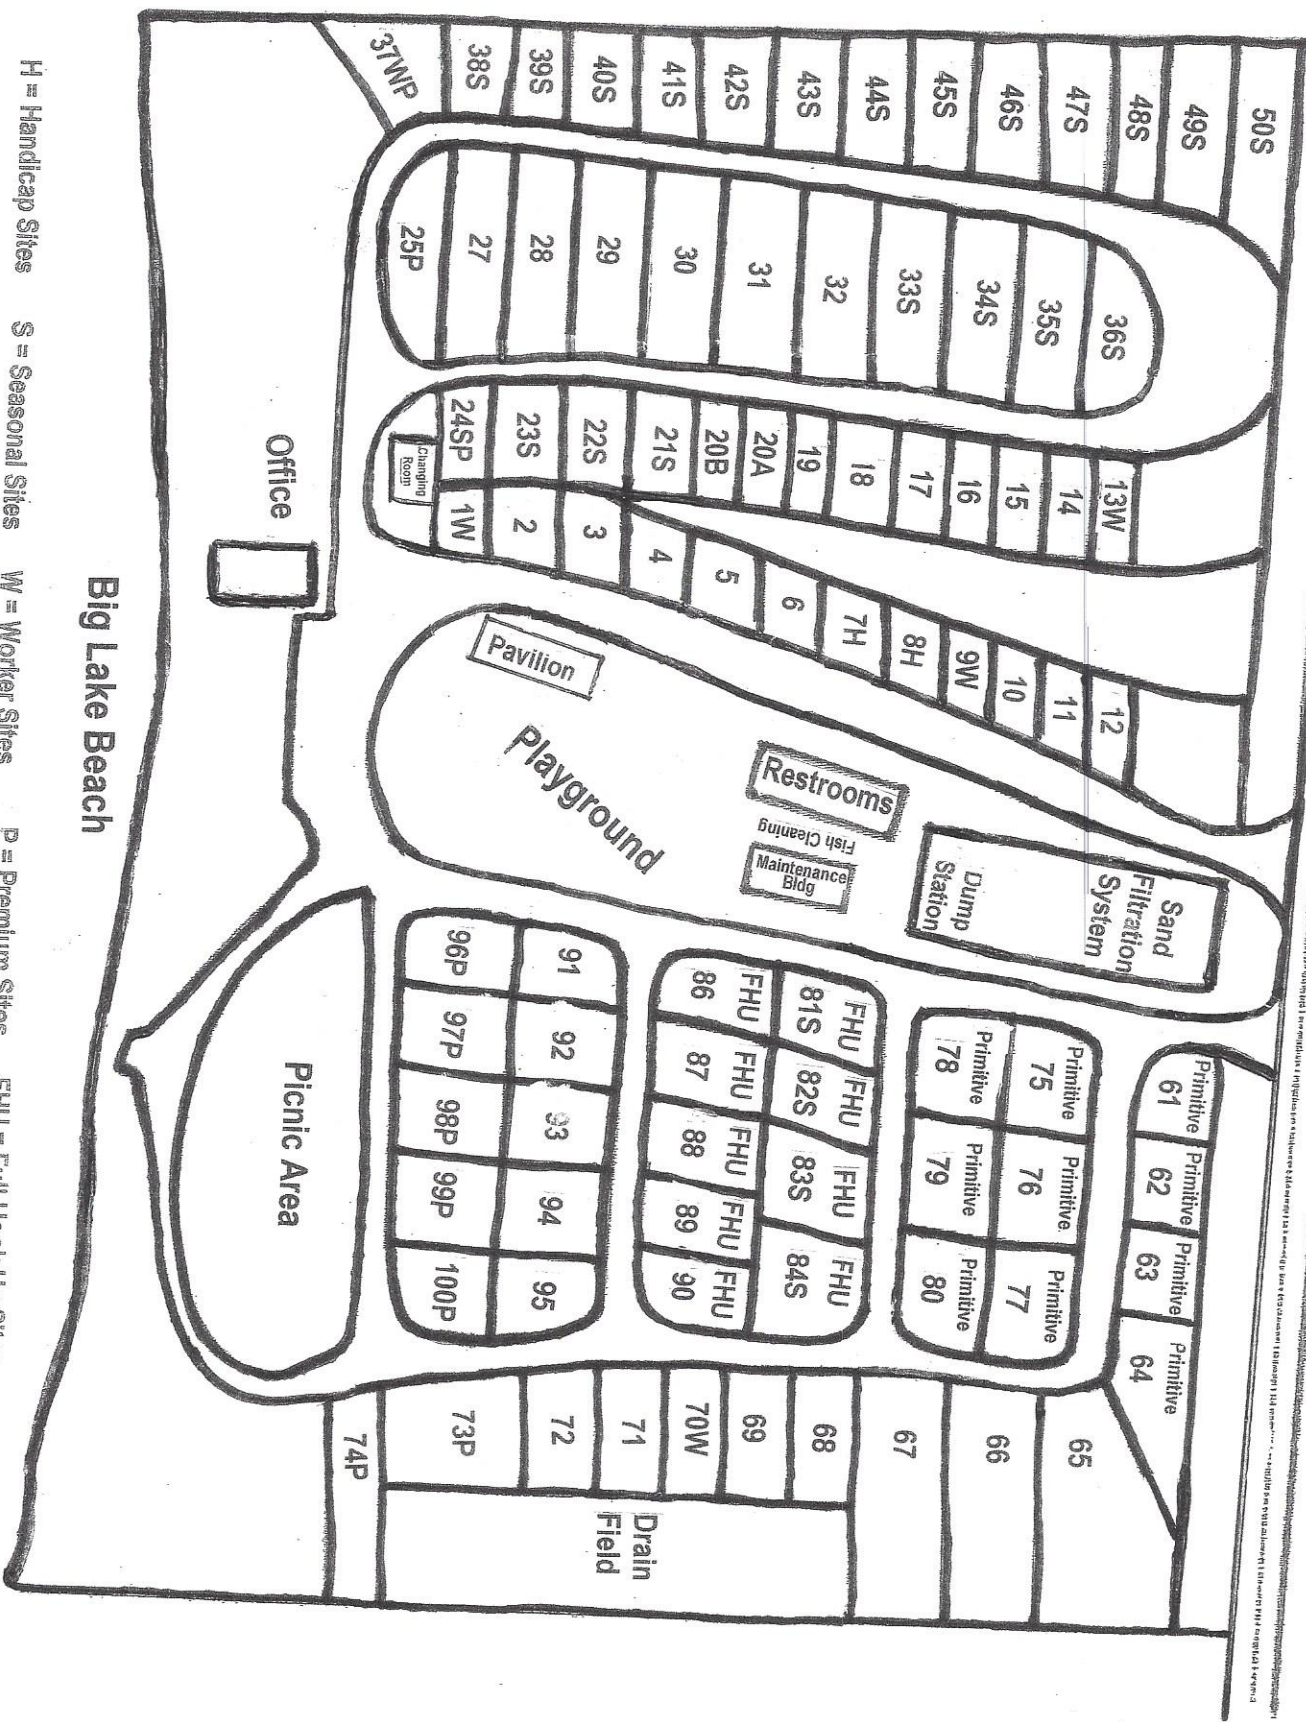

Crittenden County Park

2017 Season Map

50th Avenue

89
Total
Sites

- H = Handicap Sites
- S = Seasonal Sites
- W = Worker Sites
- P = Premium Sites
- FHU = Full Hook Up Sites