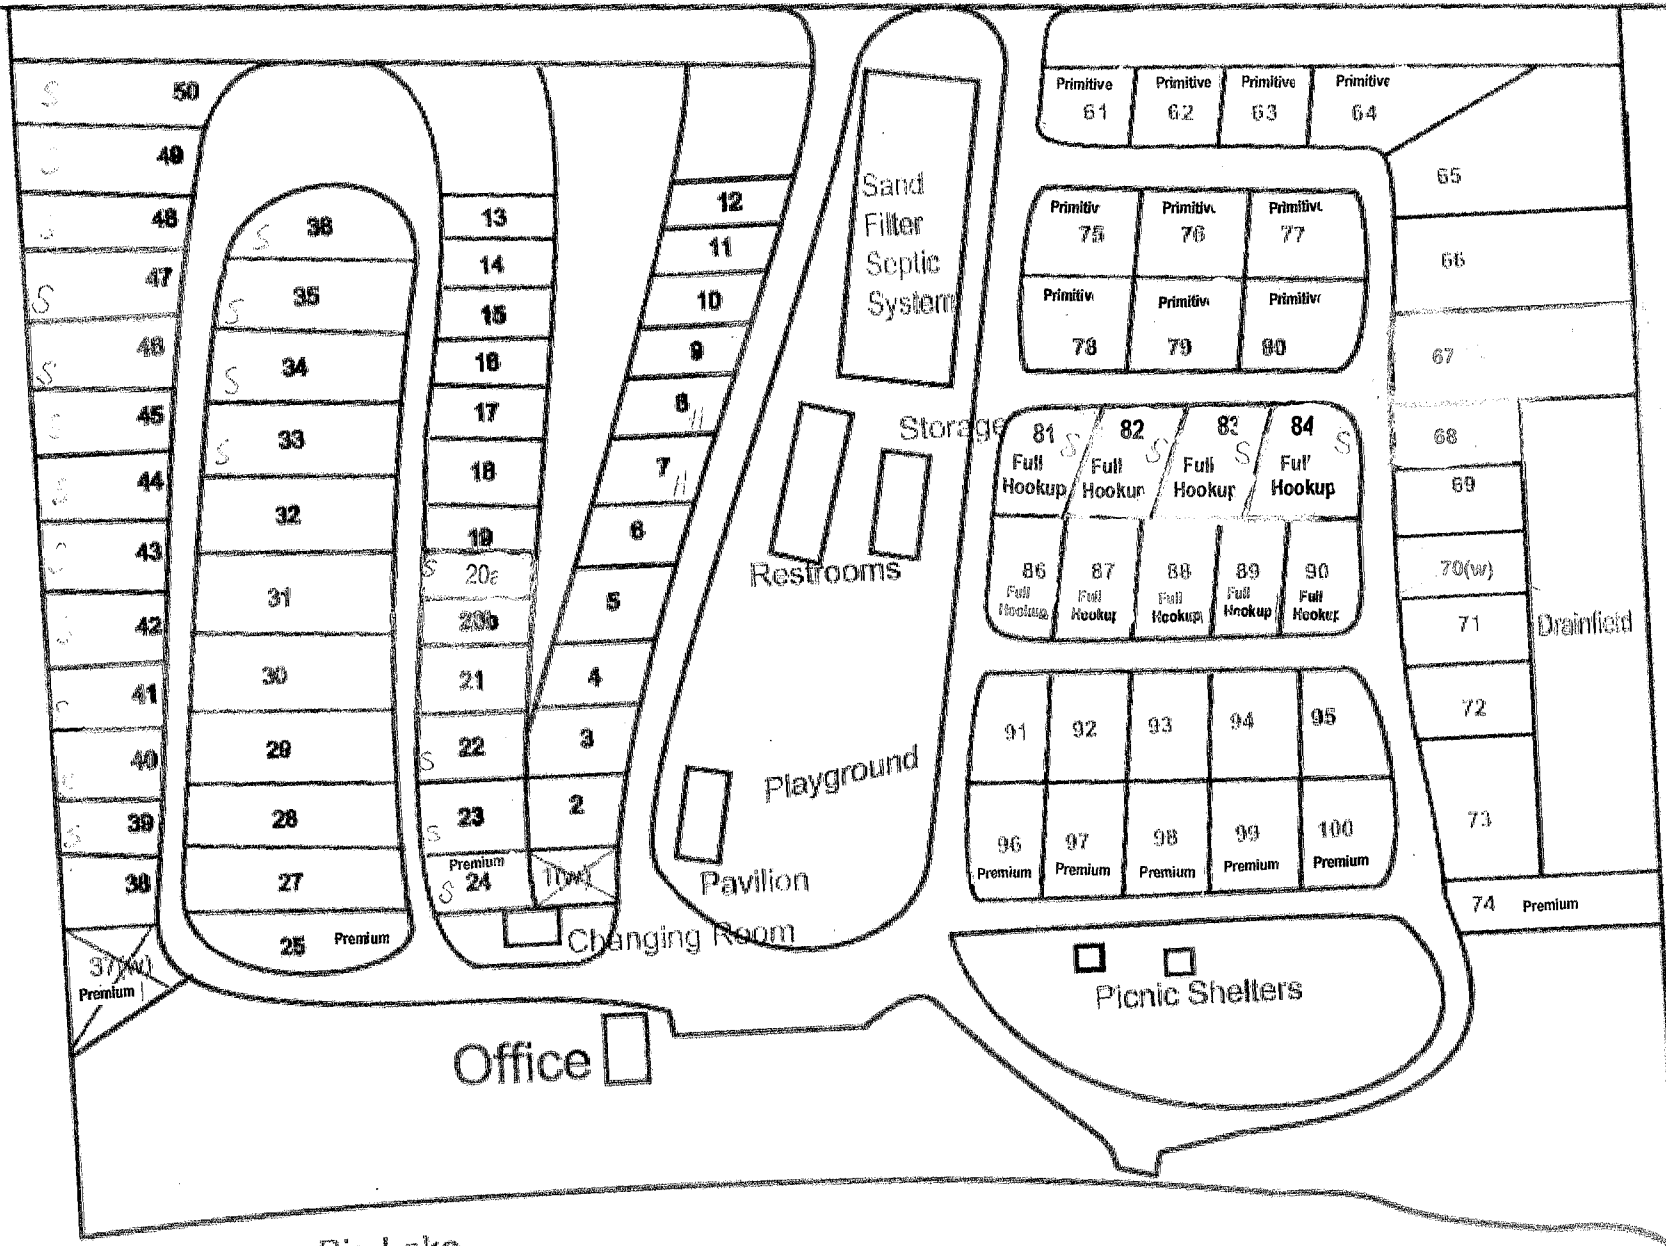

CRITTENDEN COUNTY PARK

50th Avenue

89
Total
Sites

Big Lake